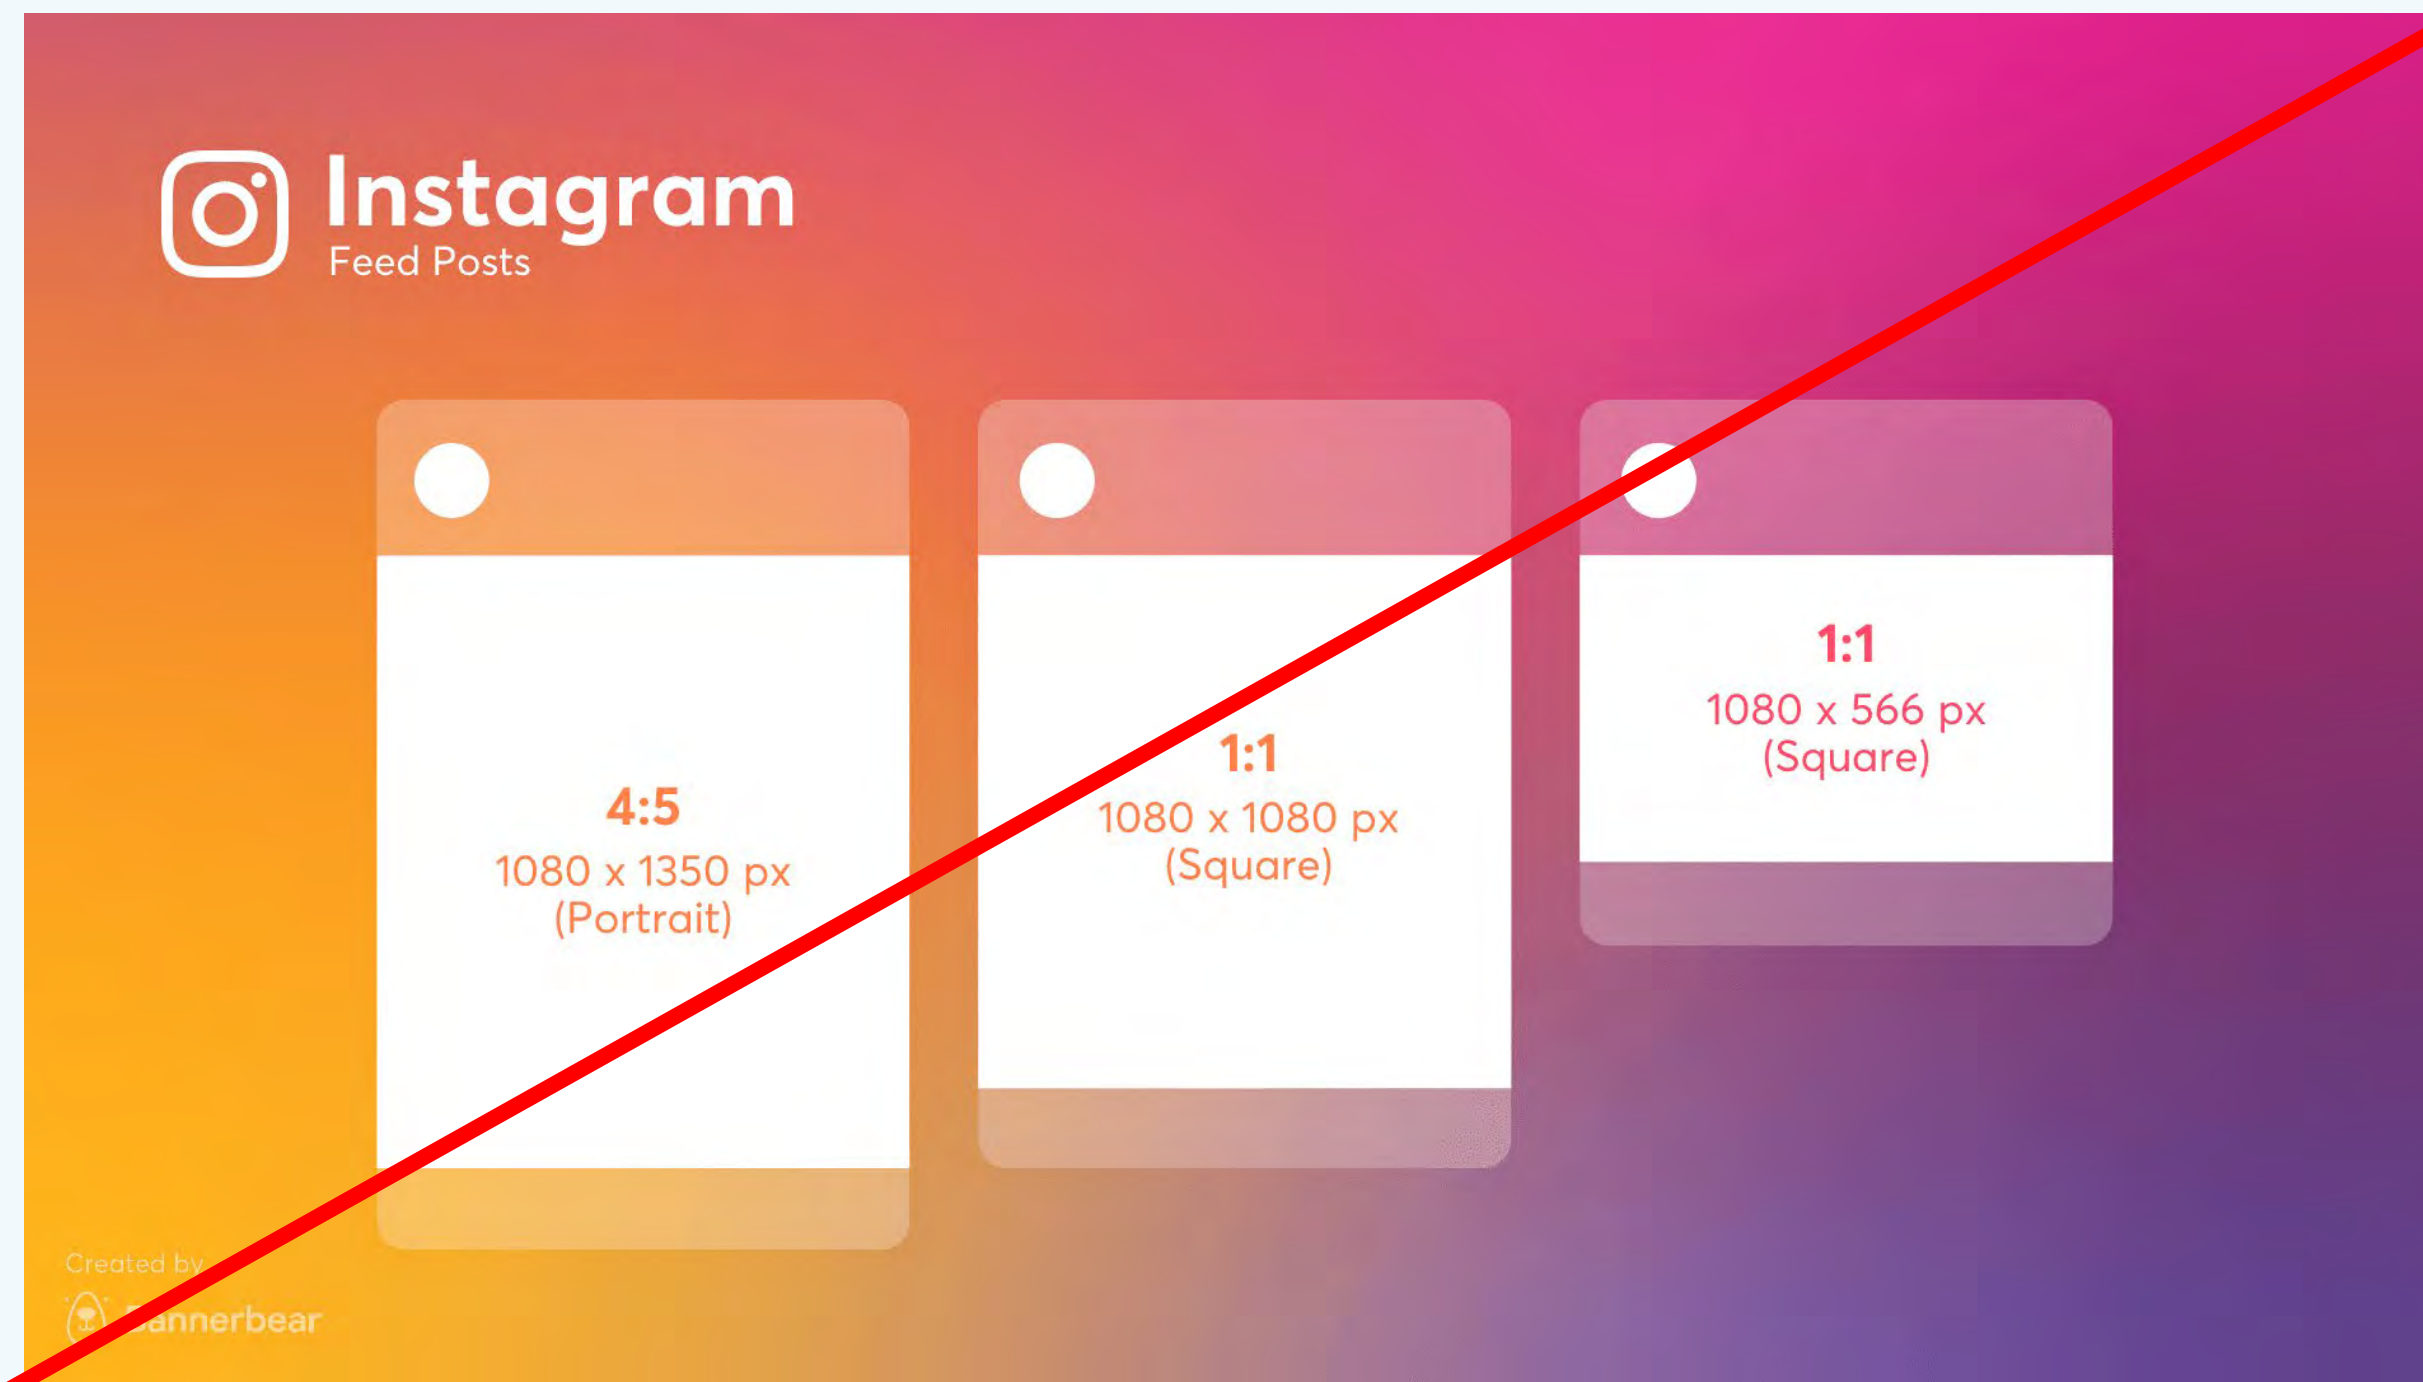

WEB-PLATTFORM

FREIHEIT