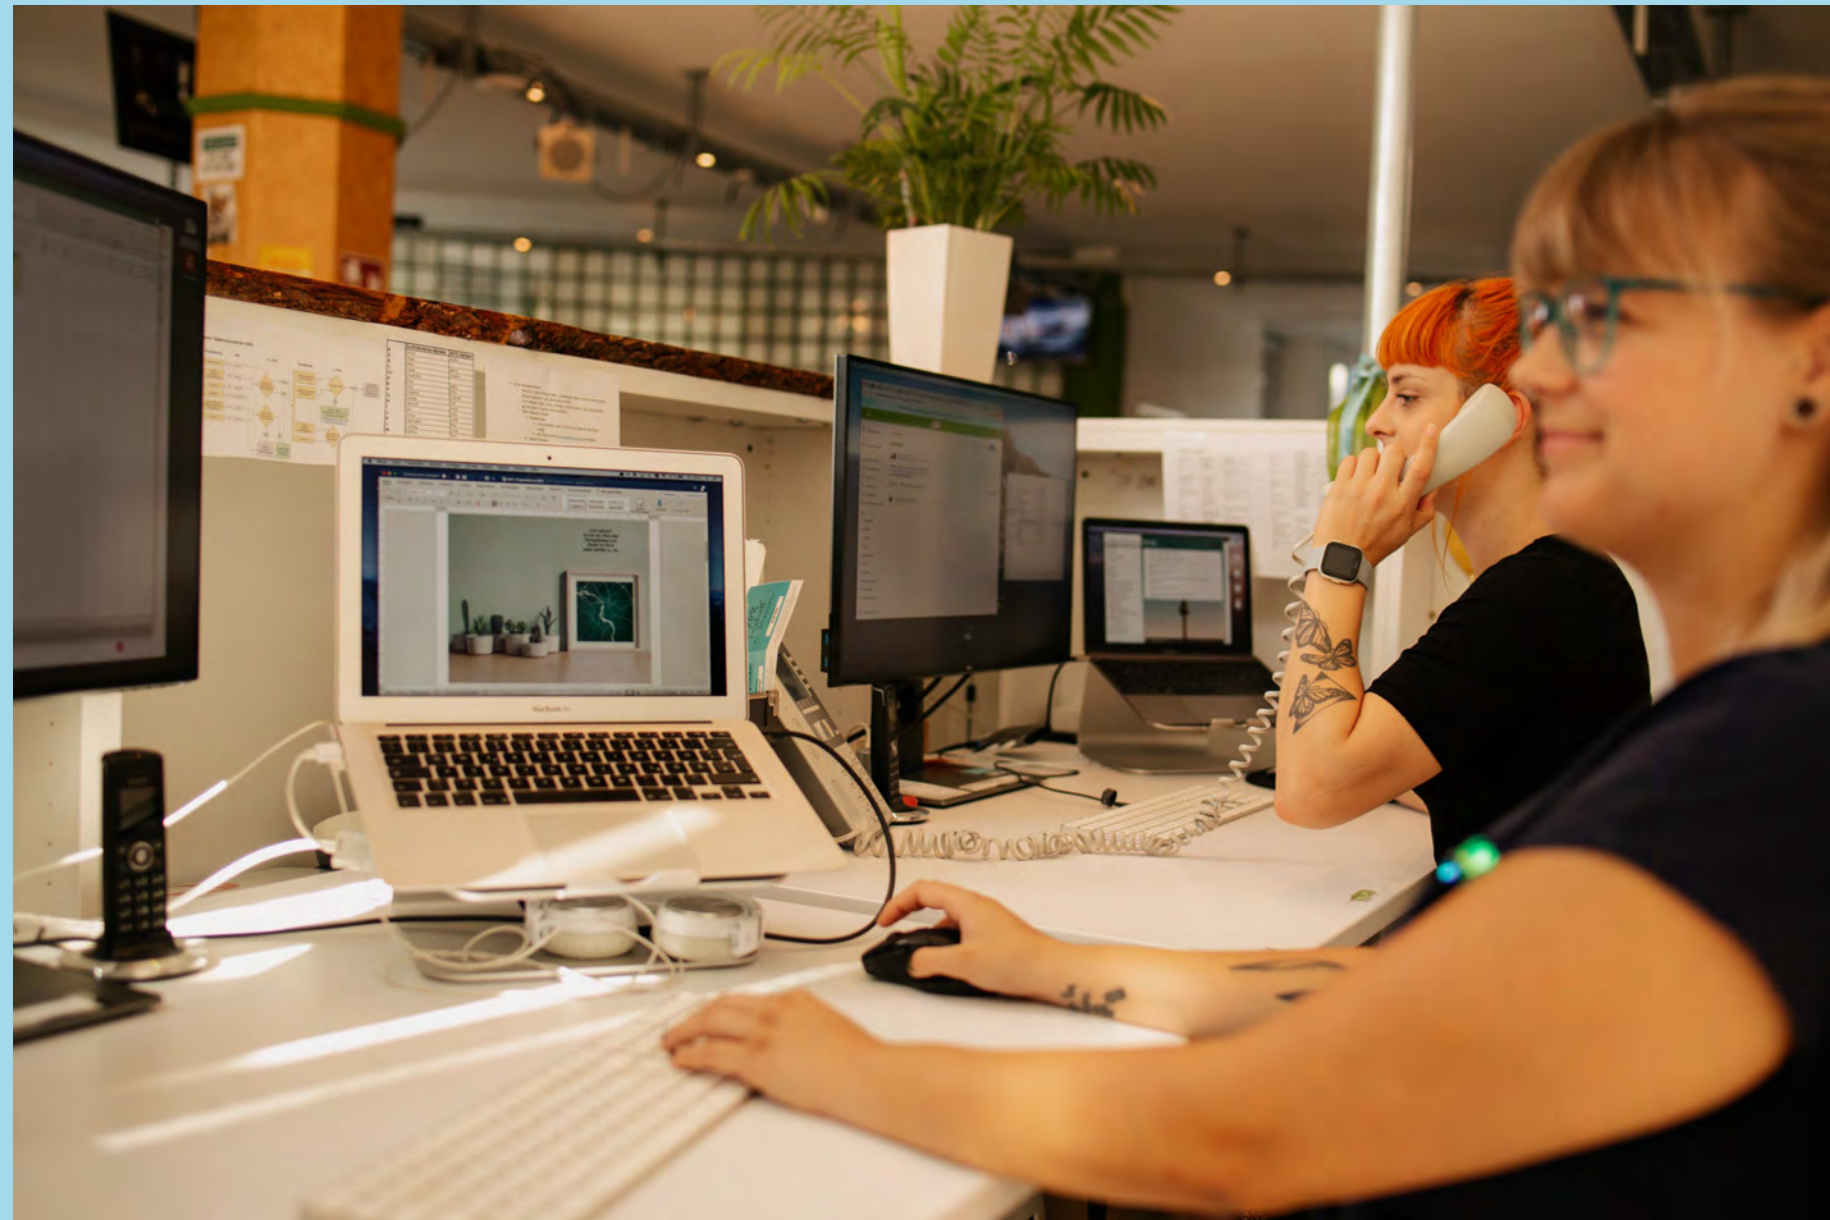

# 2019

**2020**

A horizontal timeline graphic is shown against a background with a light blue-to-purple gradient. A solid black horizontal line spans the width of the image. On the left side, a purple circle with a dark purple outline is positioned on the line. A small black arrowhead points from the left towards the circle. Below the circle, the year '2020' is written in a large, bold, black sans-serif font.