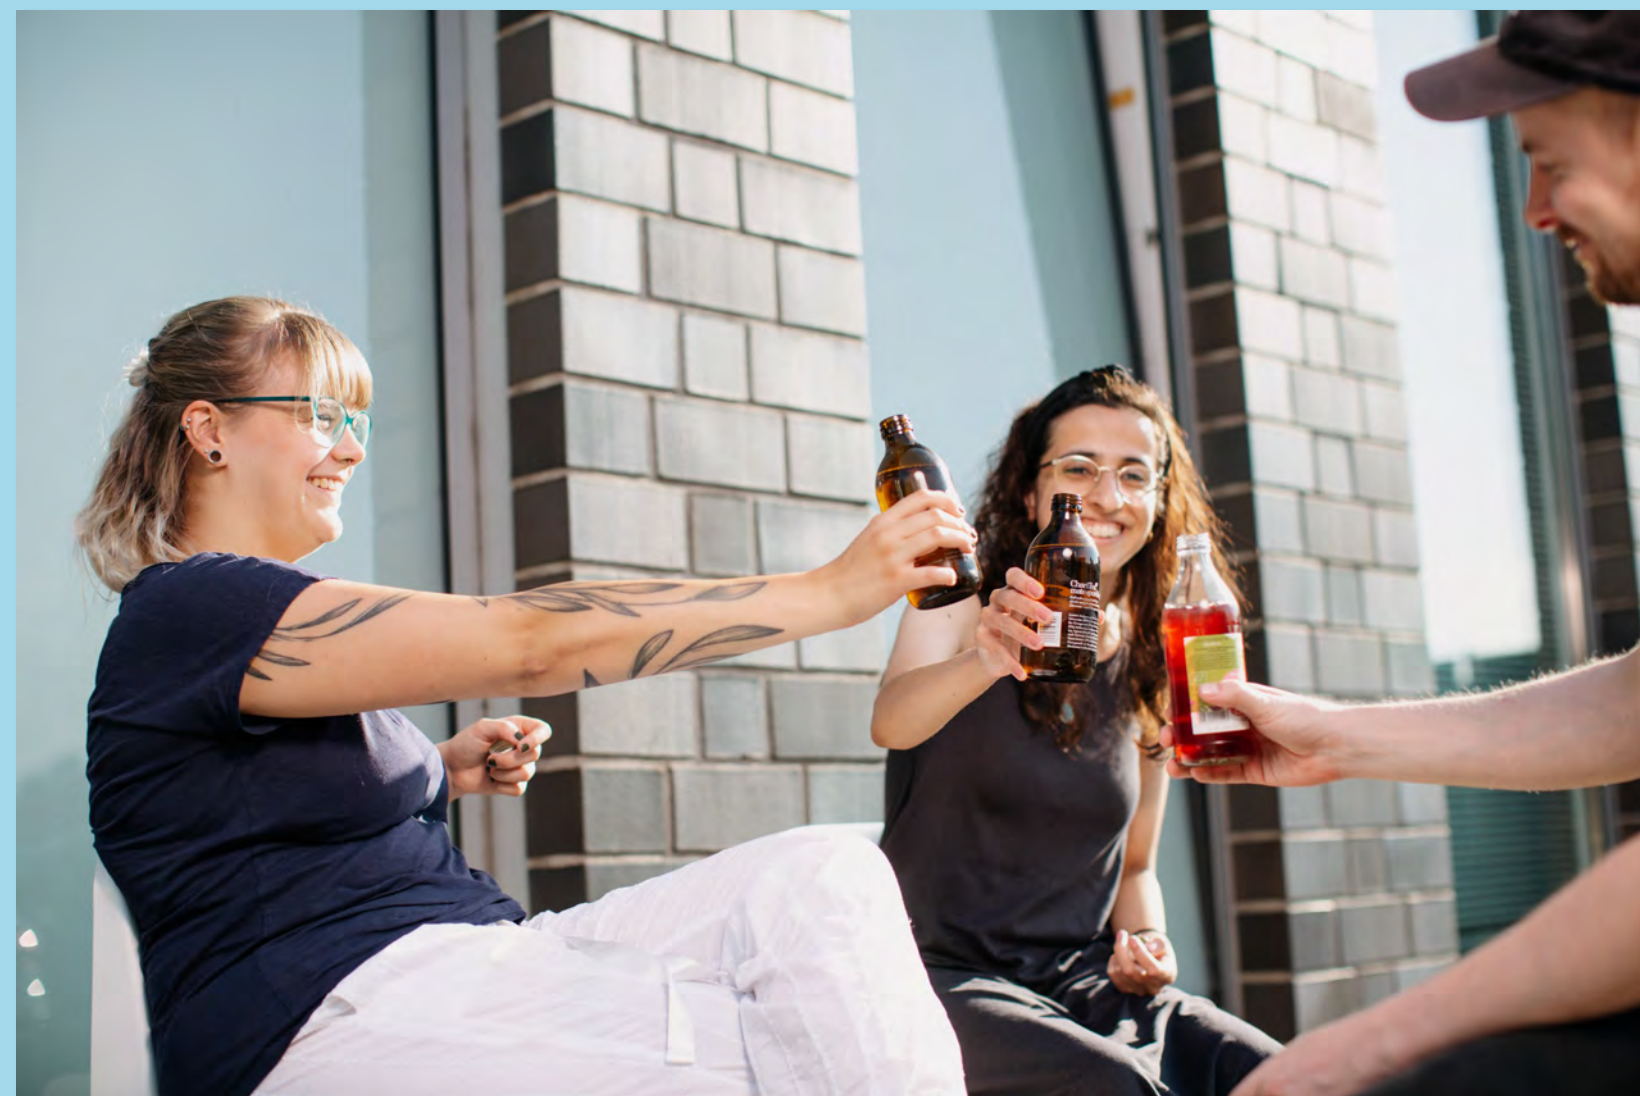

# 2019

**2020**

A horizontal timeline graphic is shown against a background with a light blue-to-purple gradient. A solid black horizontal line spans the width of the image. On the left side, a purple circle with a dark purple outline is positioned on the line. A small black arrowhead points from the left towards the circle. Below the circle, the year '2020' is written in a large, bold, black sans-serif font.